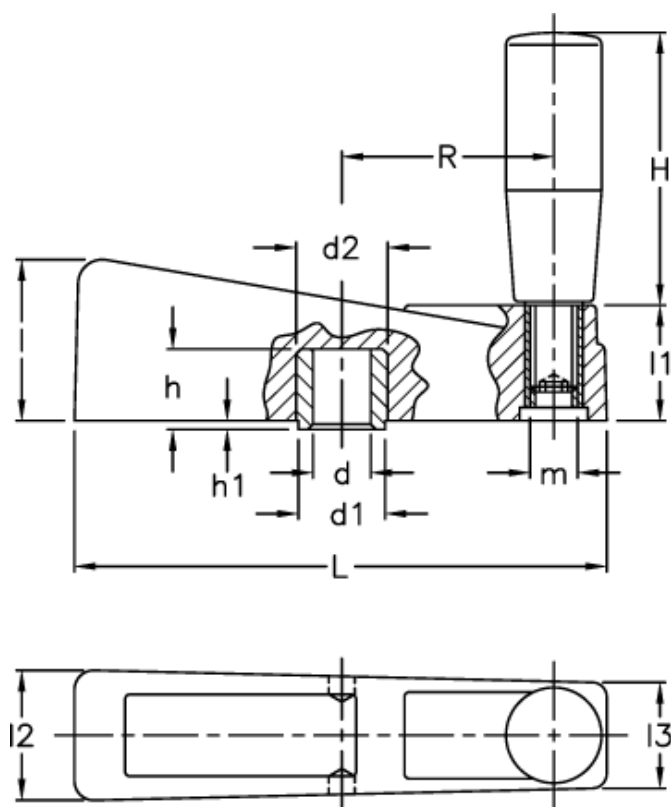

Article number: 2301038101
Description: E+G Crank handle
ME.80

Measures

d1	= 14	l1	= 20
d2	= 15	l2	= 24
d H7	= 10	l3	= 20
H	= 40	m	= M6
h	= 16	R	= 30
h1	= 1.5		
l	= 26		
L	= 80		